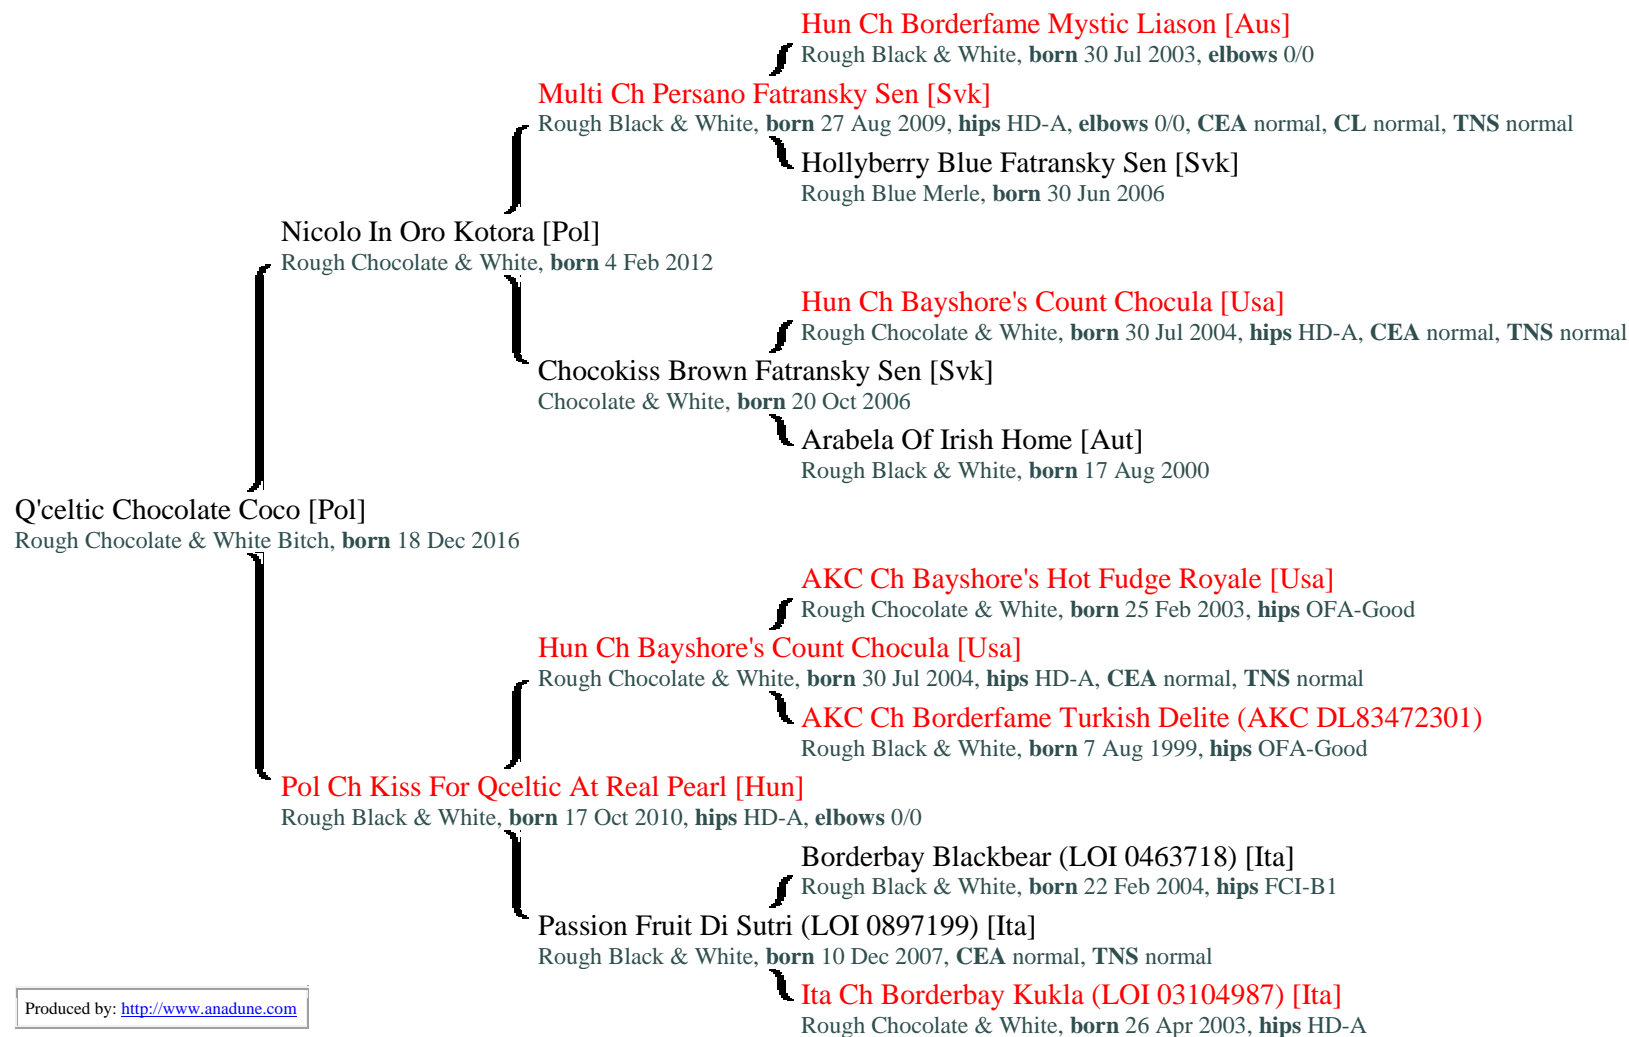

Q'celtic Chocolate Coco [Pol]- Three Generation Pedigree

Produced by: <http://www.anadune.com>